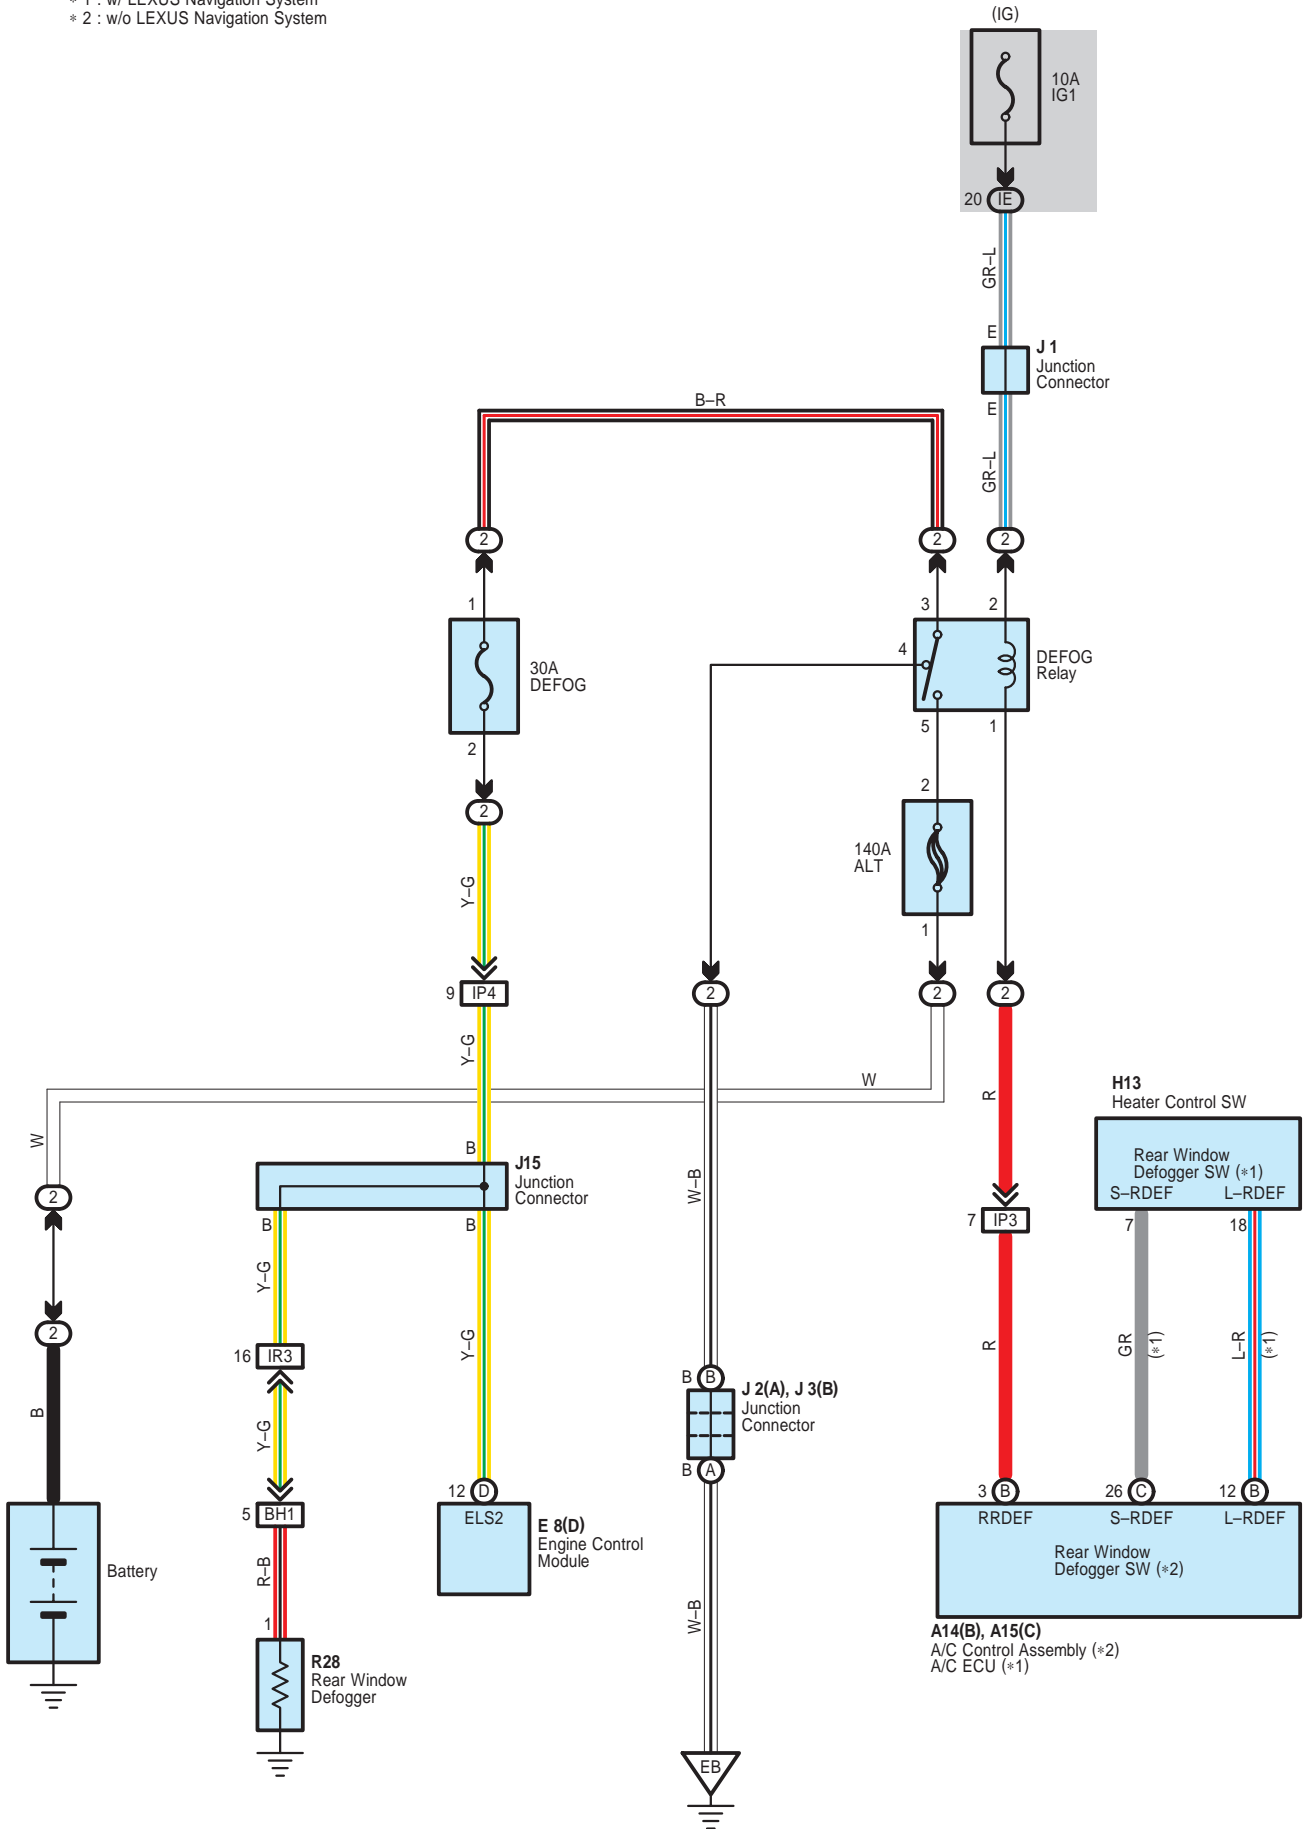

# Rear Window Defogger

\* 1 : w/ LEXUS Navigation System  
 \* 2 : w/o LEXUS Navigation System

Rear Window Defogger

A 14  
White

A 15  
White

E 8  
White

H 13  
Gray

J 1  
White

J 2  
Blue

J 3  
Blue

J 15  
Blue

R 28  
Black

IE  
White

BH1  
White

IP3  
White

IP4  
Blue